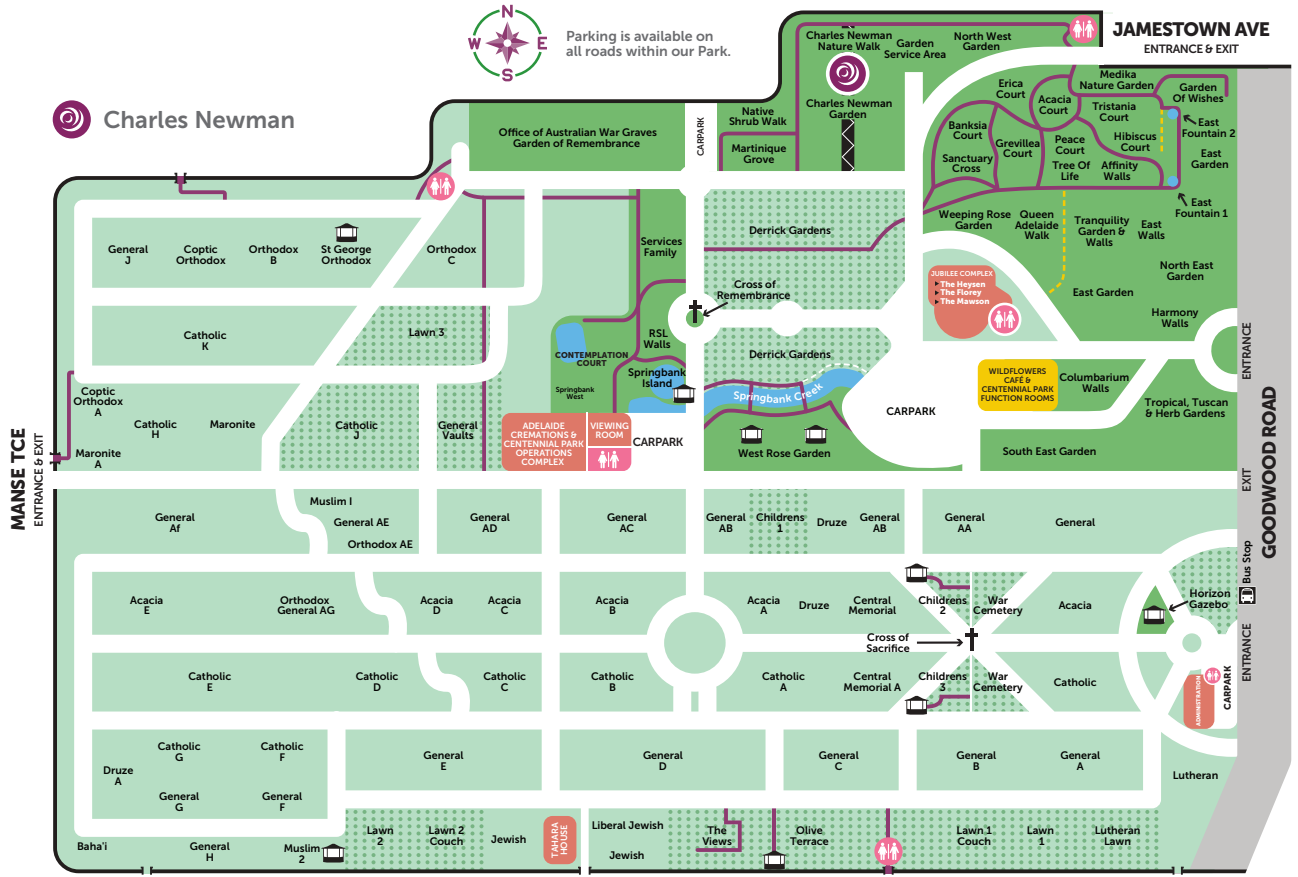

Botanicals

Roses | Golden robinia | Golden elms | Water lilies | Wisteria

Memorial Options

Wall niche, plaque on granite base, seat

MAP KEY

- Pathways
- Wheelchair Friendly
- Arbour Stairs
- Roads & Carparks
- Gazebo
- Toilets
- Buildings
- Wildflowers Cafe & Centennial Park Function Rooms
- Irrigated Areas that can Accommodate Burials and/or Ashes
- Burial Areas that can Accommodate Burials and/or Ashes
- Irrigated Garden Areas
- Speed Limit in Park

Reserve a position in Charles Newman from \$1,980.
We have a range of positions available, ask us to see how we can help.

	Max no. of ash interments	30 years	50 years	100 years	Perpetuity
Terrace Wall	1	\$2,885	\$4,205	\$7,505	\$10,805
Fountain Wall	2	\$2,885	\$4,205	\$7,505	\$10,805
Rose Bed	2	\$5,785	\$8,865	\$16,565	\$24,265
Rose Terrace	6	\$7,855	\$12,315	\$23,465	\$34,615
Rose Fountain	4	\$9,745	\$15,465	\$29,765	\$44,065
Garden Seat	6	\$14,725	\$23,765	\$46,365	\$68,965

The table above outlines our most popular interment choices and includes the interment fee and Smart Memorial Plaque (where applicable). All prices are correct at the time of printing and may be subject to change.