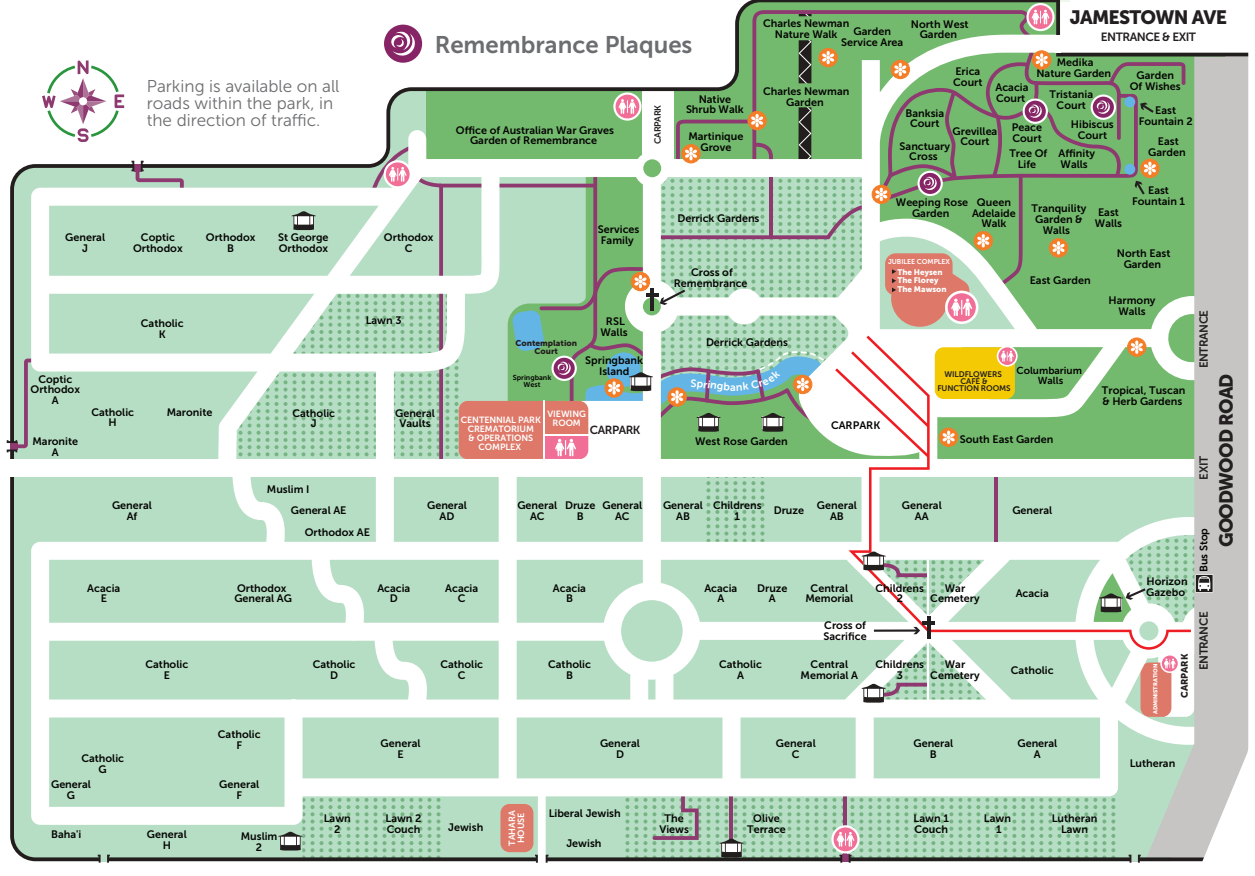

# Remembrance Plaques

A remembrance plaque allows you to establish a physical memorial, while keeping your loved ones ashes elsewhere. A remembrance plaque can help those who are still here to feel connected to a loved one after they have passed. We offer different sites throughout our gardens for remembrance plaques, ranging from stunning sculptures in our contemporary gardens to tree memorials in our more traditional gardens.

## Locations

Tristania Court | Peace Court | Weeping Rose Garden | Springbank West

## Memorial Options

Sculptures, Garden Edge

**MAP KEY**

-  Wheelchair Friendly
-  Roads & Carparks
-  Toilets
-  Gazebo
-  Burial Areas
-  Buildings
-  Irrigated Garden Areas
-  Irrigated Areas
-  Arbour Stairs
-  Flower-Holder Dispenser
-  Direction between Chapels & Admin
-  Café & Function Centre
-  Speed Limit in Park

Reserve a remembrance plaque from \$720.  
We have a range of positions available, ask us to see how we can help.

	Max no. of loved ones memorialised	30 years	50 years	100 years	Perpetuity
Peace Court	1	\$1,310	\$1,790	\$2,990	\$4,190
Tristania Court	1	\$1,980	\$2,740	\$4,640	\$6,540
Springbank West	1	\$1,980	\$2,740	\$4,640	\$6,540
Weeping Rose Garden	2	\$2,940	\$4,340	\$7,840	\$11,340