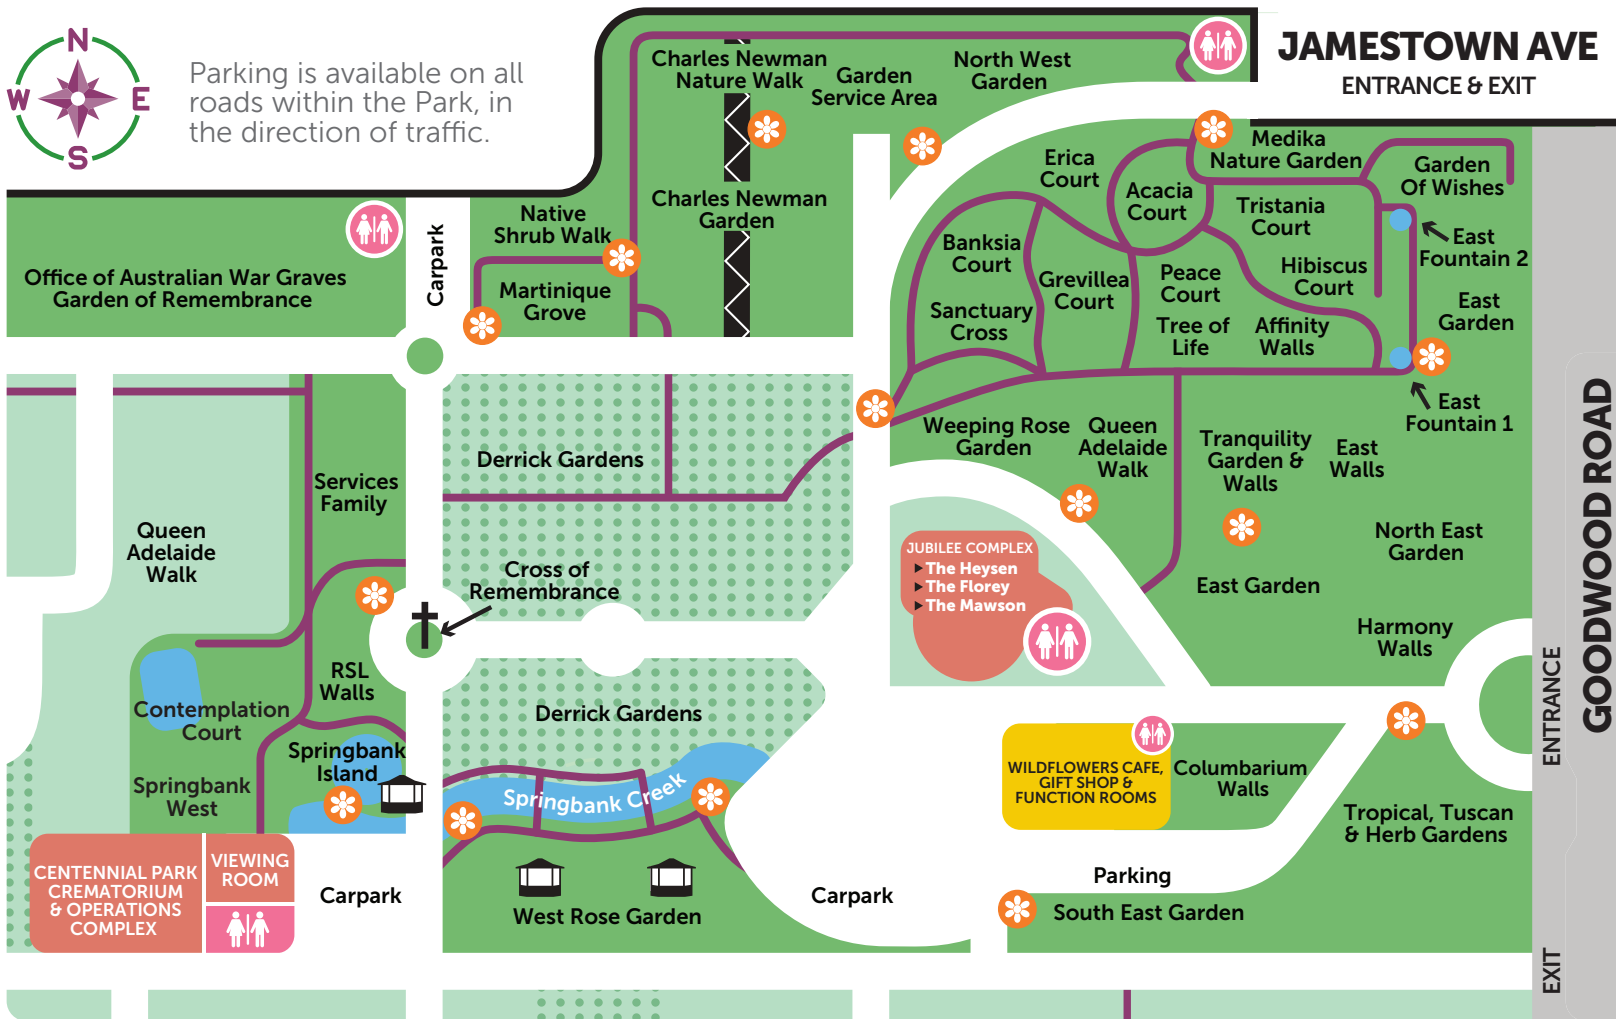

Parking is available on all roads within the Park, in the direction of traffic.

MAP KEY

Wheelchair Friendly Path	Roads & Carparks	Toilets	Gazebo	Burial Areas	Buildings	Irrigated Garden Areas	Irrigated Areas	Arbour Stairs	Flower-Holder Dispenser	Café, Gift Shop & Function Rooms	Speed Limit in Park

Need help finding someone's memorial position?

Your mobile phone can help with directions to take you right there.

SCAN ME

Scan the QR code to go to our Memorial Search page.

Instructions for Directions

1. On the Memorial Search page, type in the name of the deceased and click **Search Now** 🔍
2. Scroll to the results and click **View Map** under their name – you will be redirected to a map
3. Click **Show More Info** ➔
4. Click **Get Directions** – you will be redirected to Google Maps
5. Click **Directions** – Google will use your location services* to locate the best route for you to get to your chosen position.

Parking is available on all roads within the Park, in the direction of traffic.

To find a grave, locate the path number at the edge of the roadway within the individual section. Each grave is numbered with a disk set into the concrete foundation of the headstone.

Flower-Holder Dispenser
- 

Directions between Jubilee Complex & Administration
- 

Cafe, Gift Shop & Function Rooms
- 

Speed Limit in Park