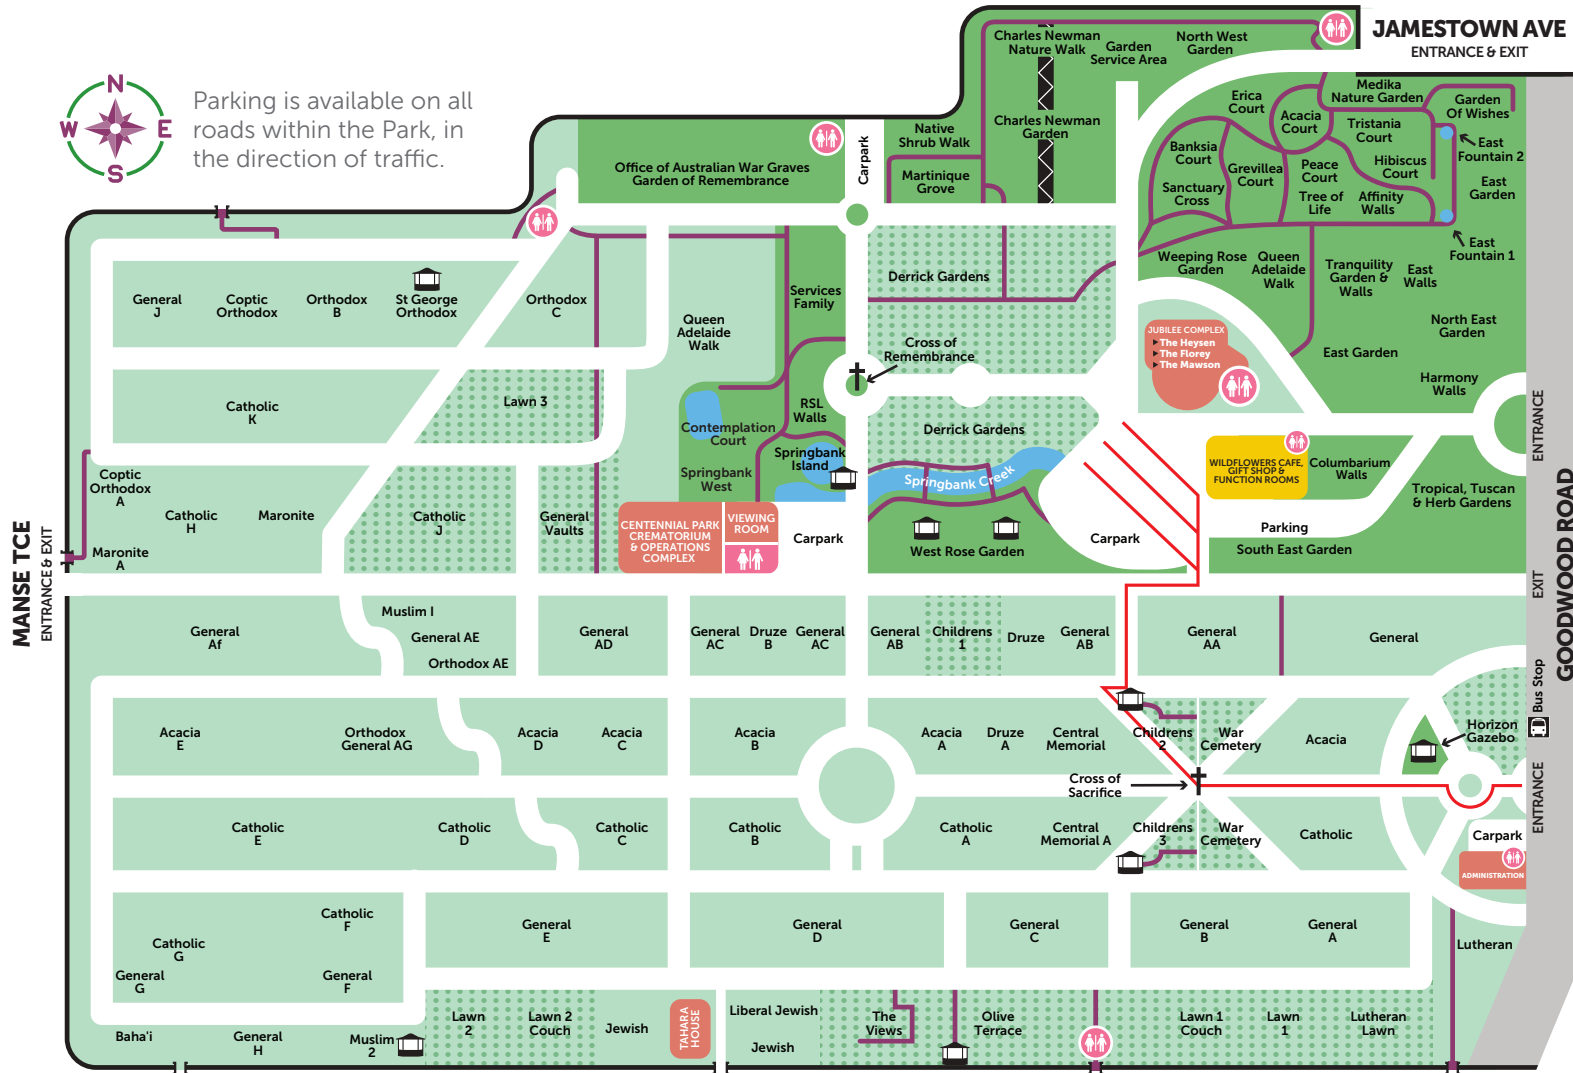

Parking is available on all roads within the Park, in the direction of traffic.

MAP KEY

Wheelchair Friendly Path	Roads & Carparks	Toilets	Gazebo	Burial Areas	Buildings	Irrigated Garden Areas	Irrigated Areas	Arbour Stairs	Flower-Holder Dispenser	Café, Gift Shop & Function Rooms	Speed Limit in Park

Need help finding someone's memorial position?

Your mobile phone can help with directions to take you right there.

SCAN ME

Scan the QR code to go to our Memorial Search page.

Instructions for Directions

1. On the Memorial Search page, type in the name of the deceased and click **Search Now** 🔍
2. Scroll to the results and click **View Map** under their name – you will be redirected to a map
3. Click **Show More Info** ➔
4. Click **Get Directions** – you will be redirected to Google Maps
5. Click **Directions** – Google will use your location services* to locate the best route for you to get to your chosen position.

Parking is available on all roads within the Park, in the direction of traffic.

To find a grave, locate the path number at the edge of the roadway within the individual section. Each grave is numbered with a disk set into the concrete foundation of the headstone.

Flower-Holder Dispenser
- 

Directions between Jubilee Complex & Administration
- 

Cafe, Gift Shop & Function Rooms
- 

Speed Limit in Park